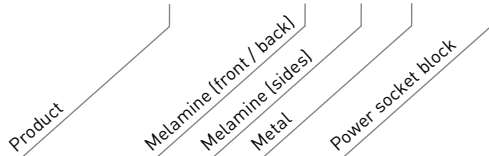

CMZ120 - D1 N1 M - EU