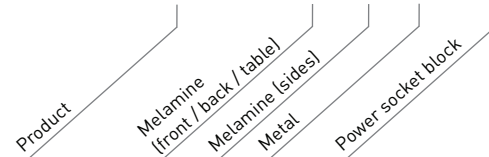

CMM122 - D1 N1 M - EU