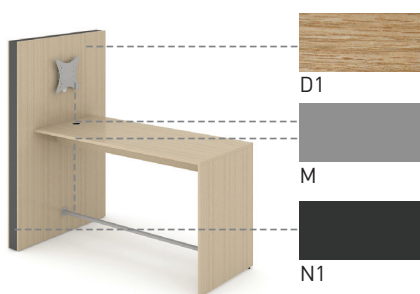

CMZ120 - D1 N1 M - EU