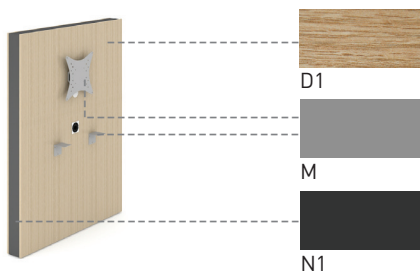

ORDERING EXAMPLE

Code structure