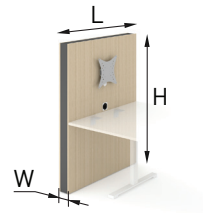

MEDIA

TECHNICAL INFORMATION

L 1200
W 132
H 1550

L 1200
W 132
H 1550

L 1200
W 132
H 1860

L 1200
W 1932
H 1860

Media wall* with VESA mount and power socket

Media wall* with VESA mount and round $\varnothing 60$ mm plastic cable port for wire management from the table

Media wall** with VESA mount and power socket

Media wall (1200x132, H=1860 mm) with VESA mount, high table (1800x800, H=1050 mm) and power socket on the tabletop

*** Not free standing. Must be fixed to the table. Suitable only for meeting tables:**

- JAZZ (CGM180);
- NOVA (CNM165, CNM180).

Carcass:

- Front and back panels made of 16 mm MFC (melamine);
- Sides made of 18 mm MFC (melamine);
- All edges of front and back panels are made of 1 mm ABS;
- Non-visible edges are 0,5 mm ABS;
- Back panel fixing to carcass with rectangular 25 mm pieces of MDF;
- Four height levelling feet (+10 mm);
- Metal brackets for connection to table tops are made of 2,5 mm sheet metal (except media wall with high table);
- Round white plastic cable ports, $\varnothing 60$ mm.

VESA mount:

- VESA standards – 100x100, 200x100, 200x200, 300x300 mm;
- VESA plate made of 3 mm metal sheet (325x325 mm);
- VESA plate has an option for screen height adjustment ± 50 mm;
- Screen and carcass have 40 mm space for plugs and wiring;
- Screen spacers made of 40x20x2 mm tube;
- Powder coated metal;
- Recommended screen up to 42", weight up to 15 kg;
- Screws for screen fixing to VESA plate are NOT INCLUDED.